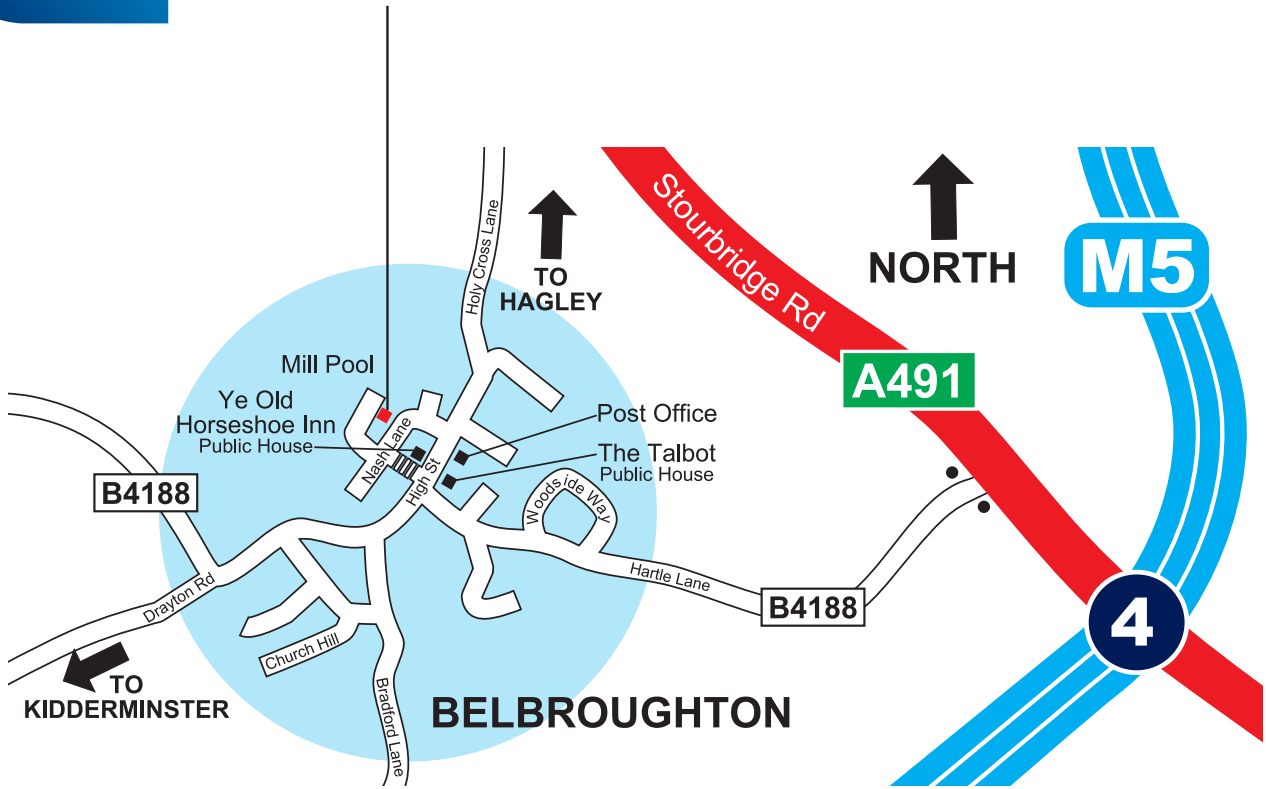

creative design
& marketing solutions

dg2 Limited, 4 Mill Pool, Nash Lane,
Belbroughton, Worcestershire, DY9 9TD

TO WORCESTER